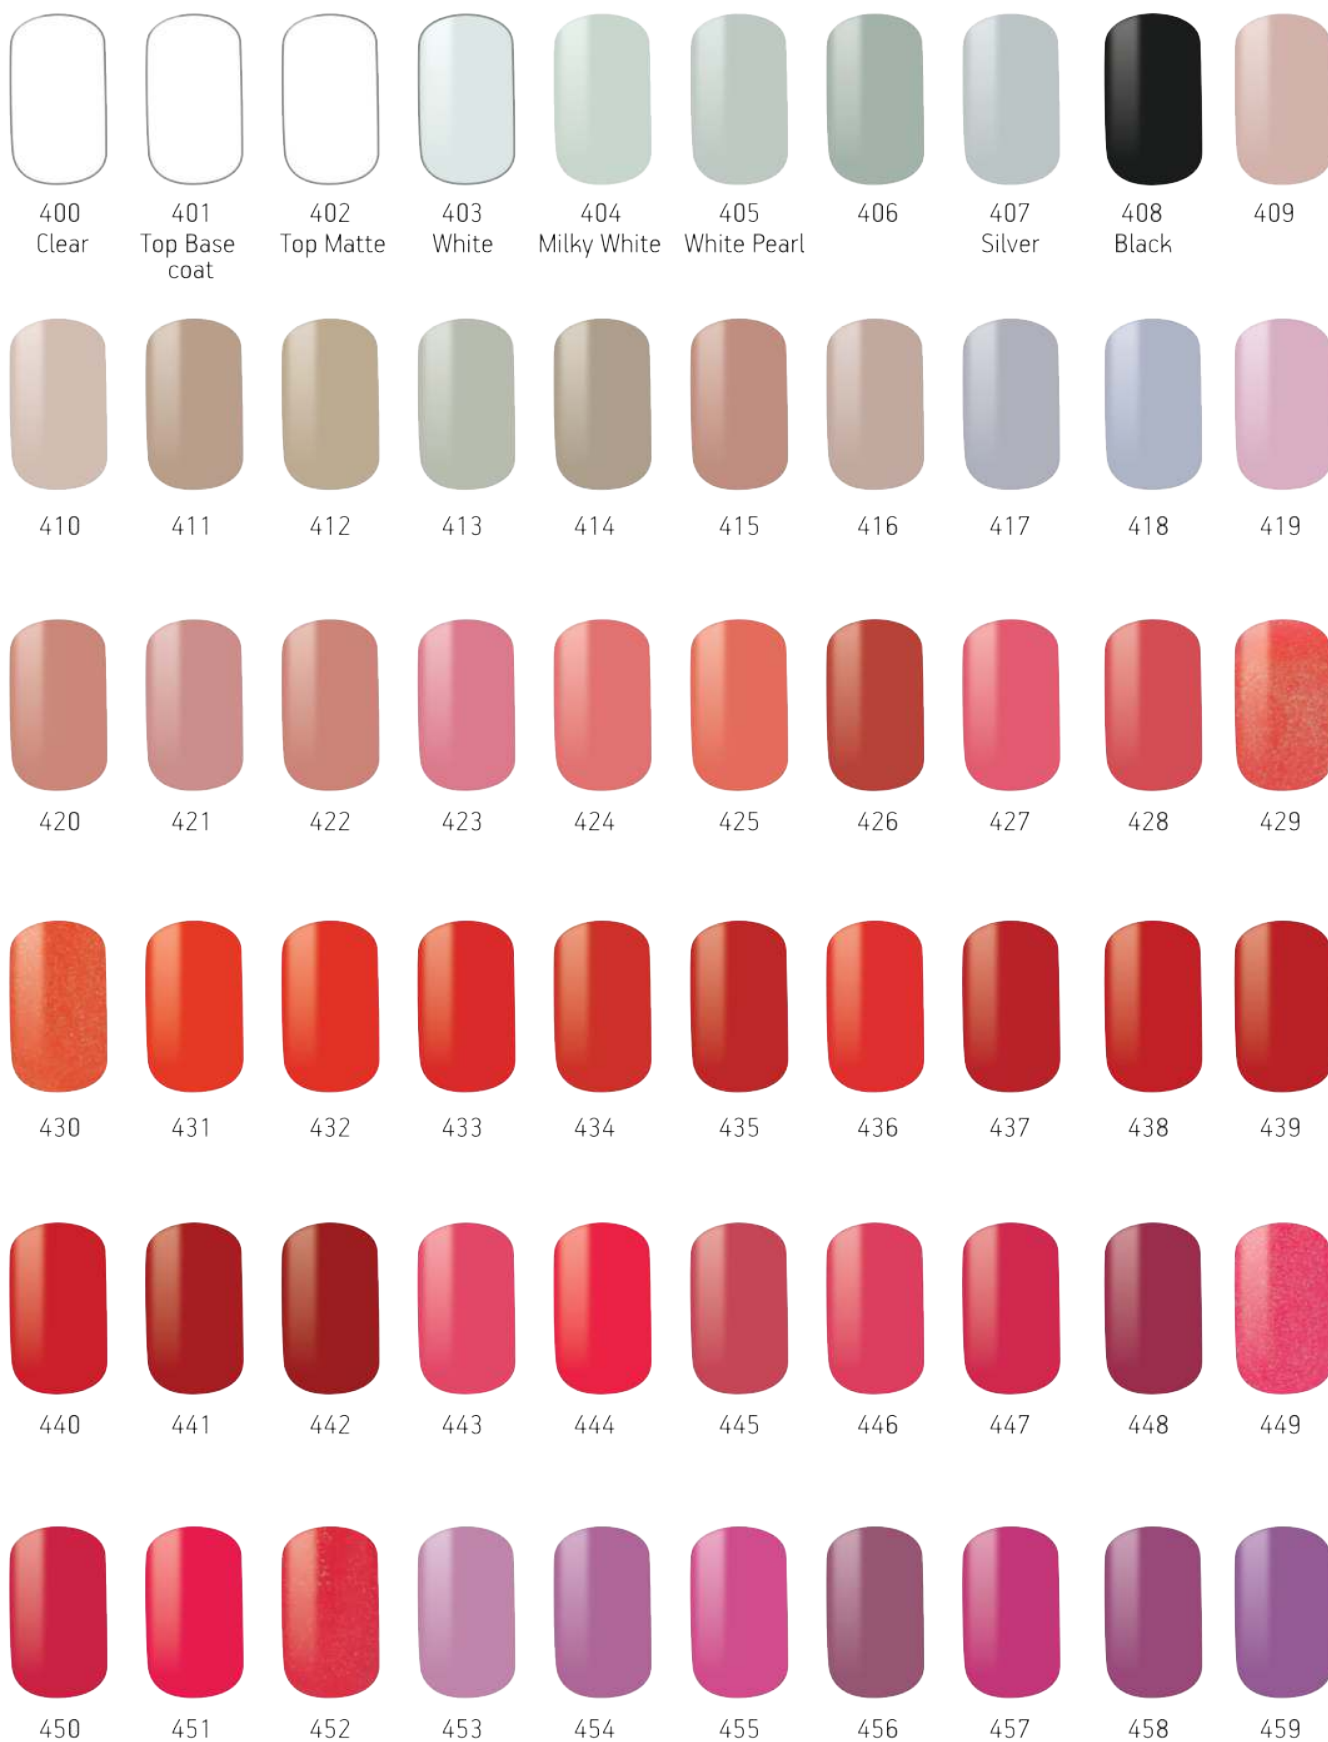

SIXTEEN NAIL POLISH 50" LONG LASTING 233