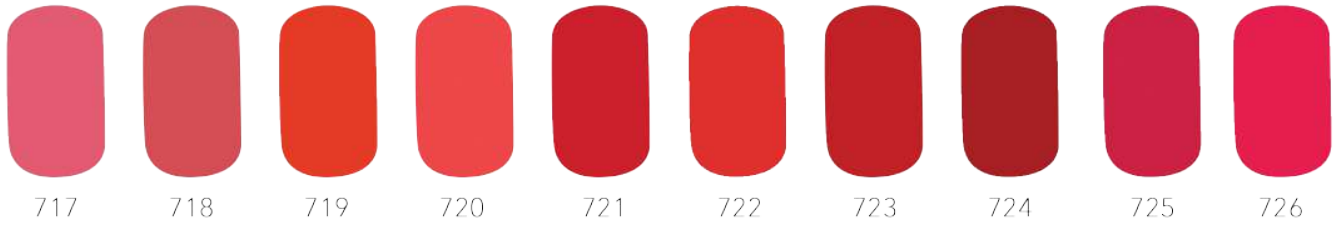

SIXTEEN NAIL POLISH 50" LONG LASTING 233

NAIL

234
Hardener

235
Double Use

236
Gel Effect

237
All in One

238
Calcium Milk

CARE